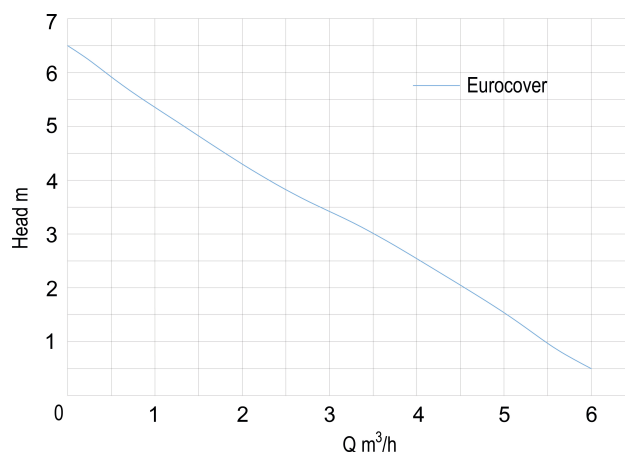

PRODUKTINFORMATION

Helautomatisk elektrisk dränkbar pump med bred bas för bättre stabilitet. Detta gör det också möjligt att köra pumpen i lägen som inte är vinkelräta mot marken. Lämplig för användning över presenningar och poolskydd för att pumpa ut regnvatten så att skyddet inte går sönder på grund av tyngden av vattnet som samlats. Vid behov kan Eurocover fungera som en dränkbar nödpump för tömning och/eller dränering i en nödsituation. Elektrisk pump tillverkad av robust termoplast. Motor, axel och skruvar är i rostfritt stål. Trippelförsegling med mellanliggande oljekammare. Inbyggd flottör för automatisk drift. Flottören är monterad i ett separat hölje som är lättåtkomligt för underhåll/rengöring.